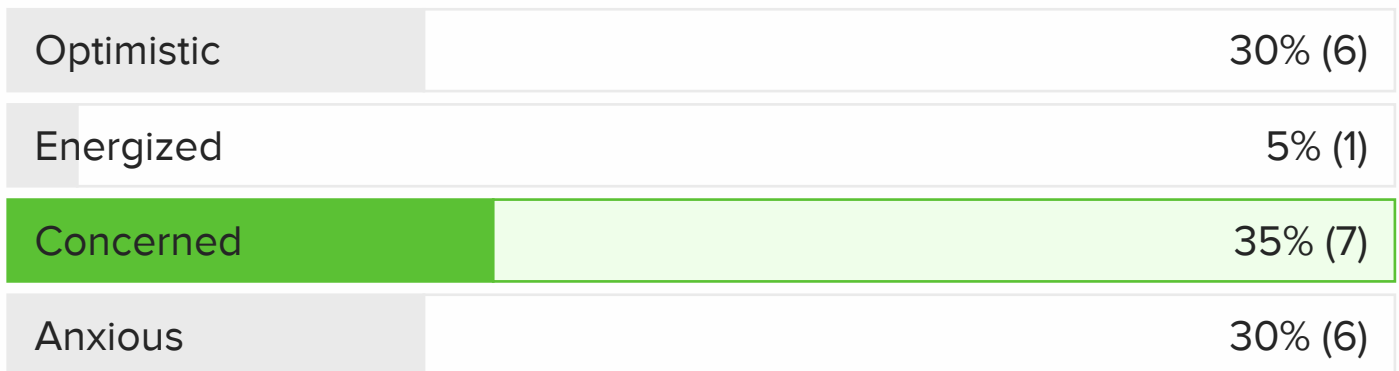

Employer Insight Series

July 23, 2020 17:00 PM

05:07 pm (1 mins)

Based on current information, how would you prefer to participate in career workshops this Fall?

TOTAL VOTES 21

05:03 pm (2 mins)

What term best describes how you feel about the Fall semester?